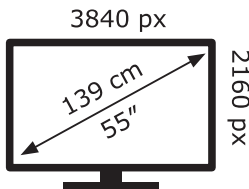

ENERG

STRONG

SRT 55UF8733

84 kWh/1000h

ABCDEF**G**

84 kWh/1000h

2019/2013